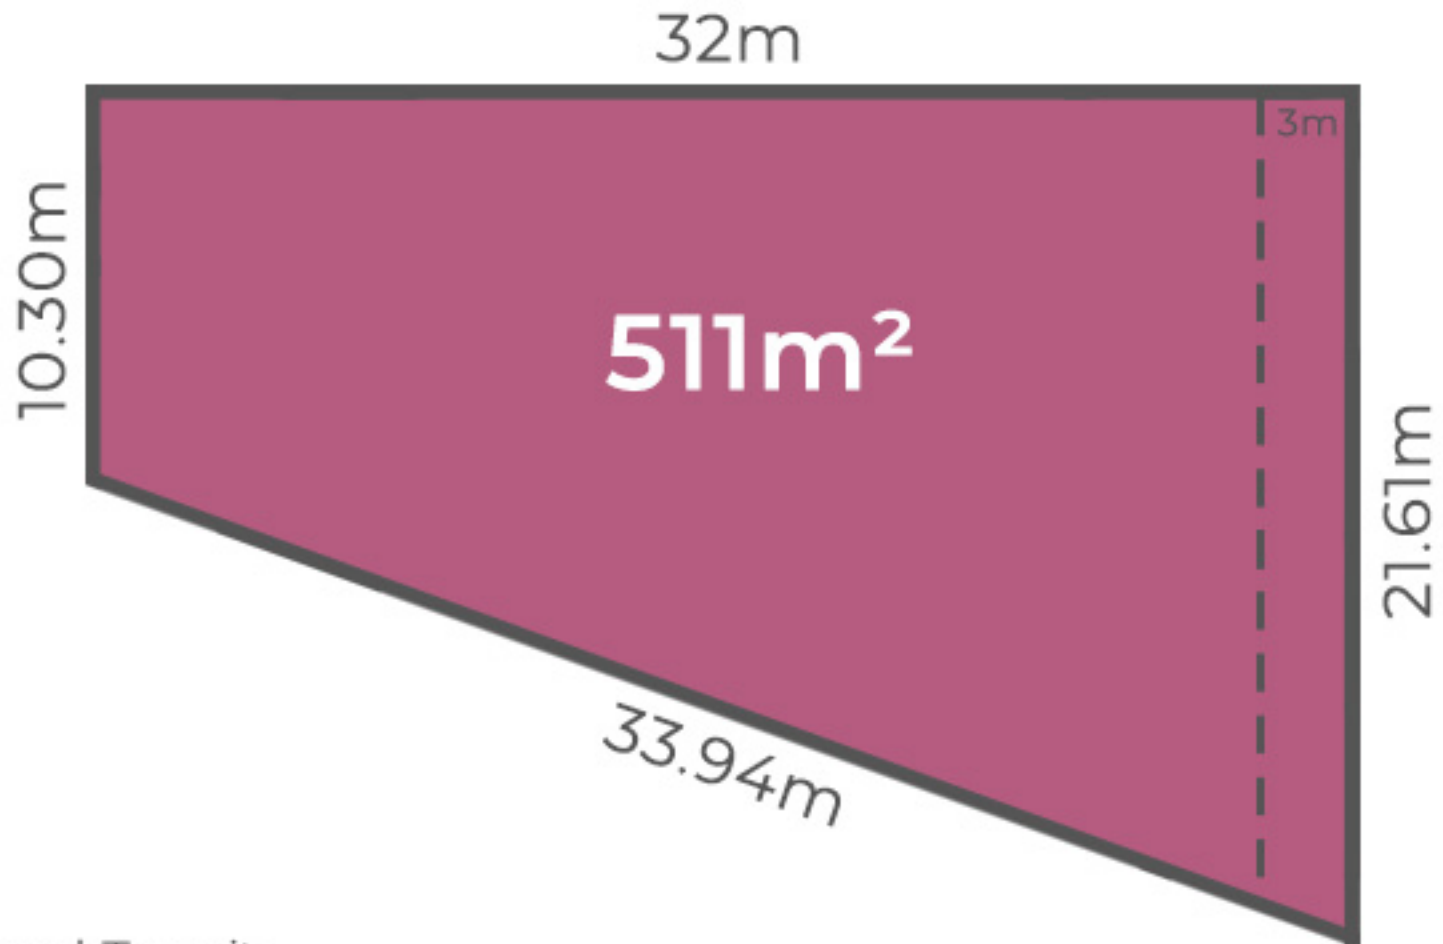

Grand Central
TARNEIT

Lot 615
Stratus Street

Display Suite
1070 Sayers Road, Tarneit